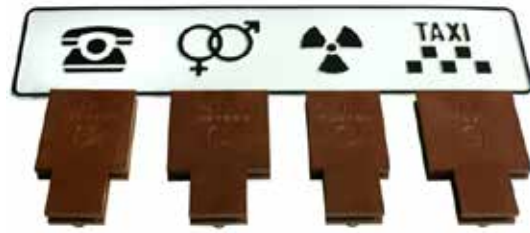

## Parking Plates

Our parking plates are made of aluminum and have the same standard dimensions as official plate. Instead of the left-aligned euro symbol, they are printed with a white P on a blue background.

## PCV Plates

Design a PVC sign with any text and design, or choose one of our ready-made samples.

**KAMELEON**  
PLATE SOLUTIONS [WWW.ATL.COM](http://WWW.ATL.COM)

KAMELEON

UTAL

DREADY

Please give us the item number when placing an order.

							
symbol item no.	batman C099.0144	ball C099.0152	smiley face C099.0154	male/female C099.0148	rings C099.0157	heart C099.0165	two empty hearts C099.0196
							
symbol item no.	four-leaf clover C099.0151	snowman C099.0166	christmas tree C099.0155	dog head C046.0216	baby dummy C099.0164	baby dummy full C046.0222	squirrel C046.0224
							
symbol item no.	horseshoe C046.0219	horse C099.0140	F*** You C099.0161	tank C099.0189	helicopter C099.0170	gun C099.0171	paratrooper C099.0170
							
symbol item no.	truck left C099.0150	truck right C099.0169	baby stroller C099.0147	dog C099.0142	ferrari C099.0153	TAXI C099.0145	World of Tanks C099.0173
							
symbol item no.	hand left C099.0158	hand right C099.0159	phone C099.0146	radioactivity C099.0160	skull C099.0141	football C099.0174	ice-hockey C099.0172
							
symbol item no.	kiss C035.0050	full heart C099.0175	two full hearts C046.0220	Playboy C046.0218	star C099.0162	arrow C099.0163	exclamation mark C099.0172
			# symbol" data-bbox="491 781 531 821"/>				
symbol item no.	? C099.003	@ at-sign C099.0143	\$ C099.0190	# C099.0186	& C099.0002	% C099.0176	plus C099.0006
							
symbol item no.	dot C099.0056	YouTube C098.0183	Instagram C098.0181				